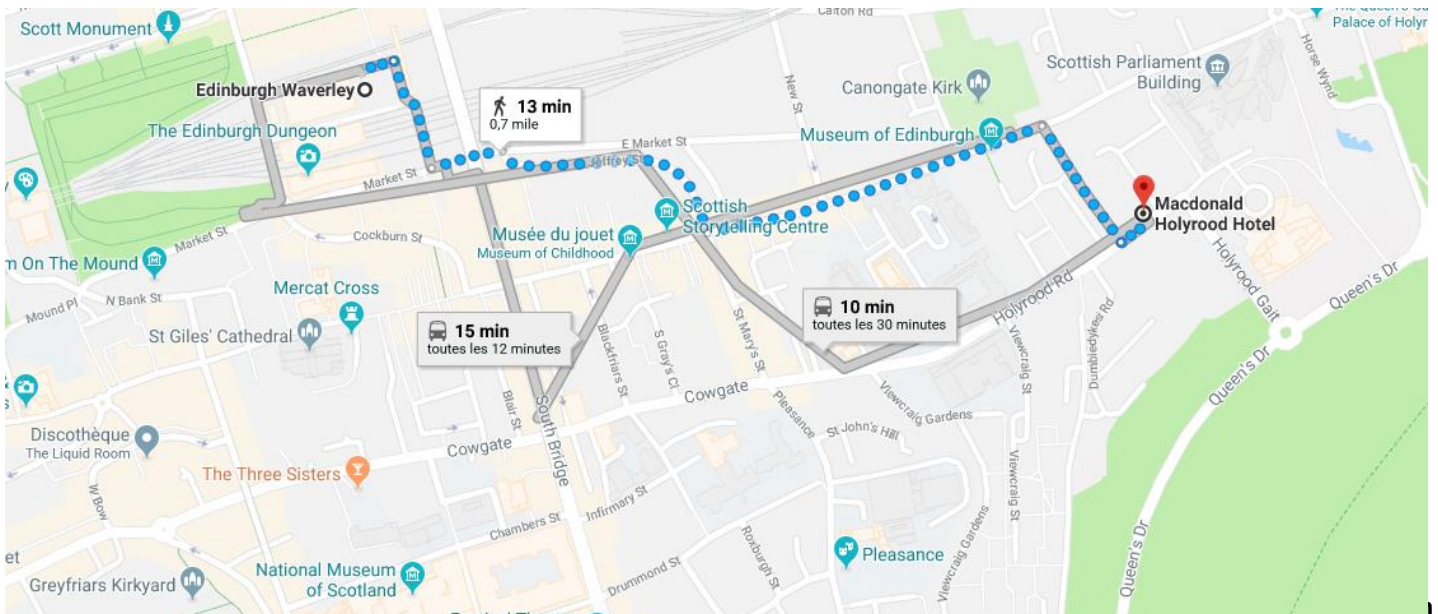

### By train - from Waverley station:

0,5 miles from Edinburgh Waverly Station – See map below.

### Waverley Station to McDonald Hotel:

1. Head south on Waverley Bridge (200ft)
2. At the roundabout take the first exit onto Market Street (0.3m)
3. Turn right onto New Street (250ft)
4. Turn right onto Canongate/The Royal Mile (0.2m)
5. Turn right onto Crichton Close (500ft)
6. Turn left onto Holyrood (130ft), hotel is on the left.

#### **Ibis, South Bridge (15-20 minutes):**

77 South Bridge, Edinburgh EH1 1HN

<https://www.accorhotels.com/gb/hotel-8484-ibis-edinburgh-centre-south-bridge-royal-mile/index.shtml>

#### **Holiday Inn Express, Royal Mile (5-10 minutes):**

300 Cowgate, Edinburgh EH1 1NA

[https://www.ihg.com/holidayinnexpress/hotels/gb/en/edinburgh/edbrm/hoteldetail?cm\\_mmc=GoogleMaps--EX--GB--EDBRM](https://www.ihg.com/holidayinnexpress/hotels/gb/en/edinburgh/edbrm/hoteldetail?cm_mmc=GoogleMaps--EX--GB--EDBRM)